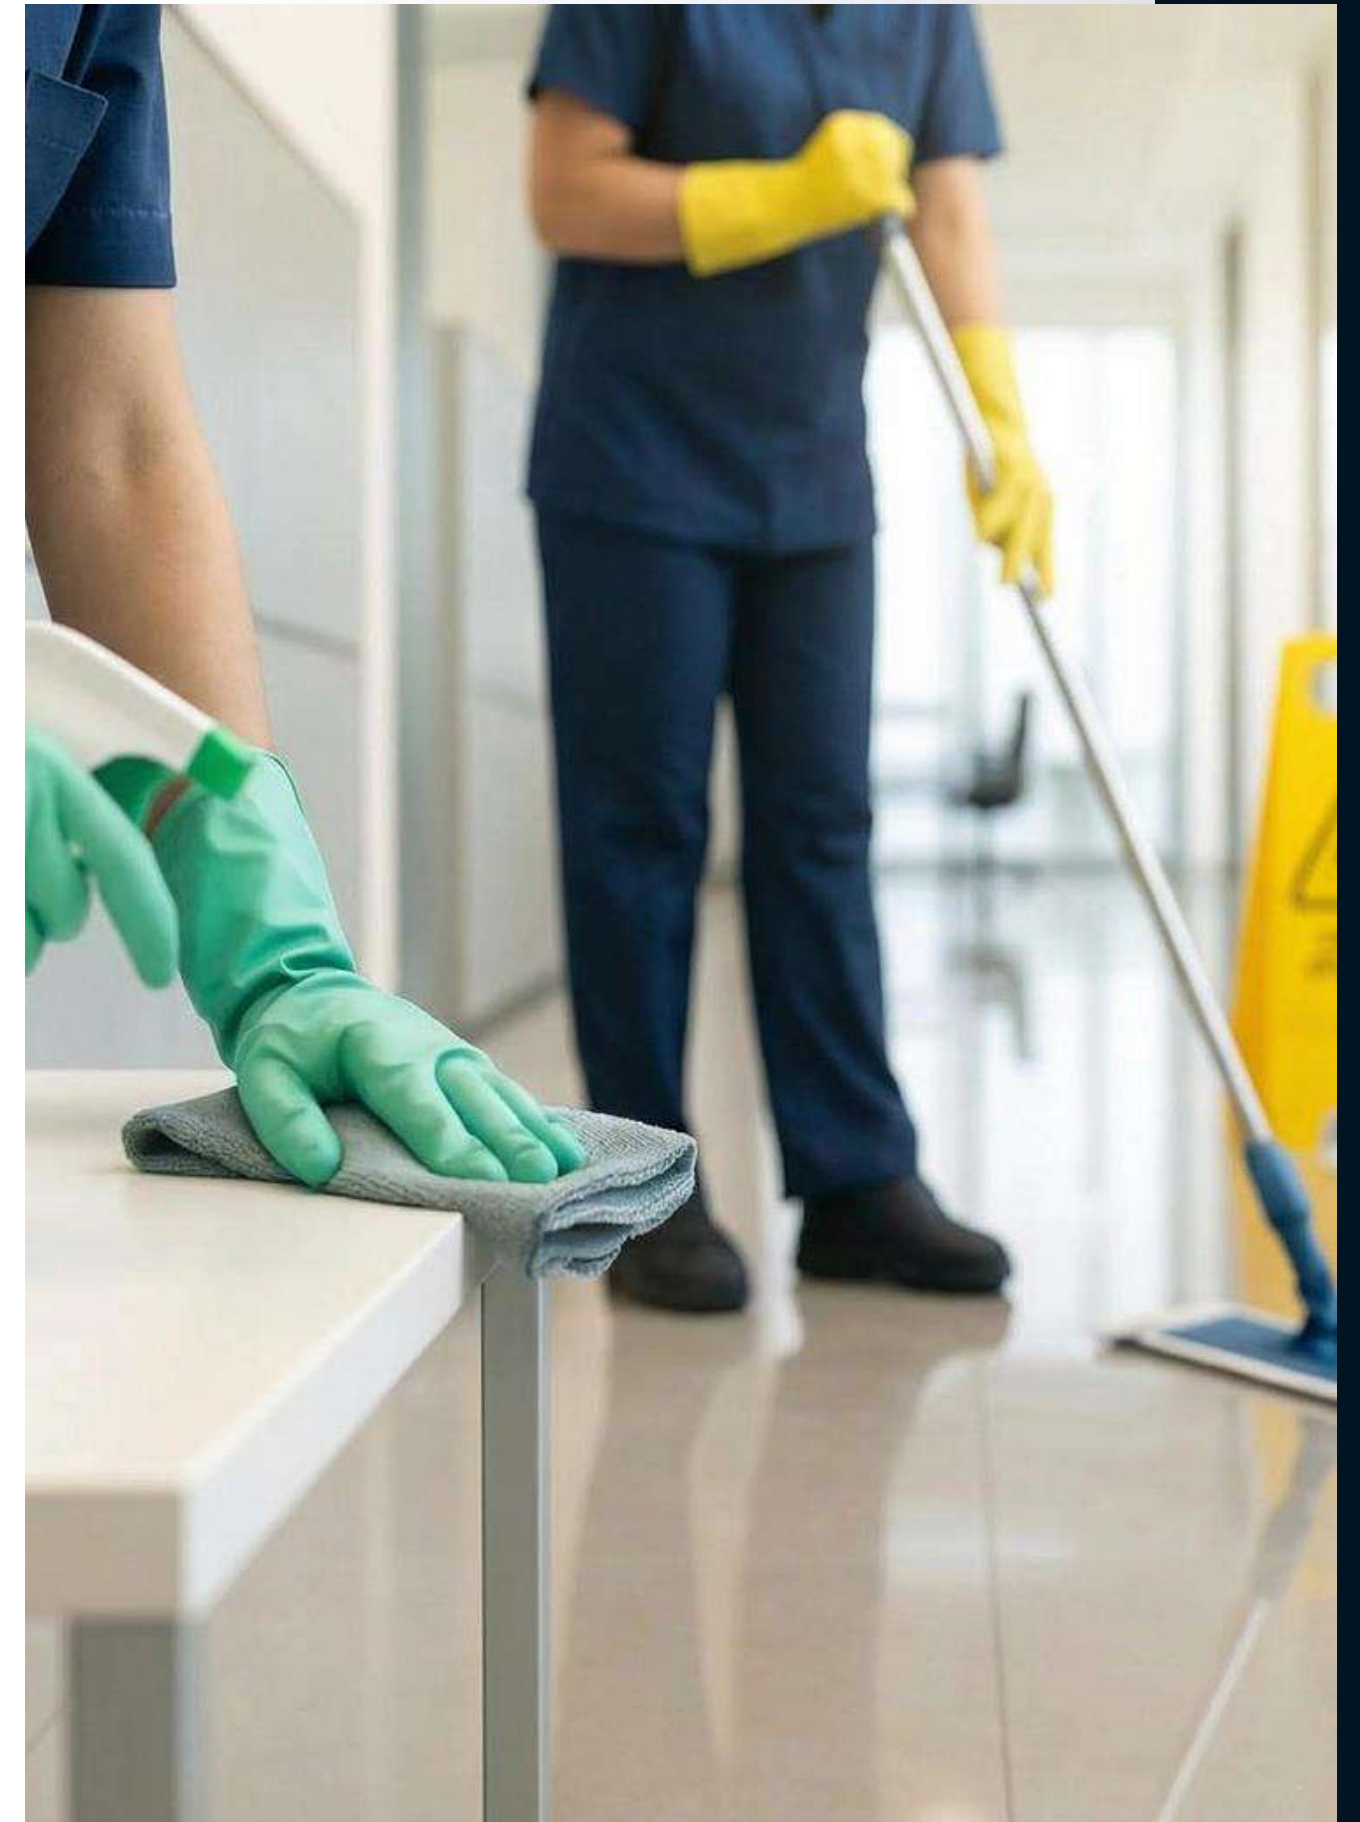

Simple 4 Steps Process

1. ➔ **1 – Schedule you Free Estimate:** Choose your preferred date and time. Our team will review your needs and schedule a convenient consultation.
2. ➔ **2 – Customized Cleaning Plan:** We assess your facility and create a tailored cleaning plan designed for your workspace and routine.
3. ➔ **3 – Professional Cleaning Service:** Our trained team arrives fully equipped and performs the service with efficiency, care, and attention to detail.
4. ➔ **4 – Enjoy you Spotless Space:** Relax and focus on your business while we maintain a clean, healthy, and professional environment.